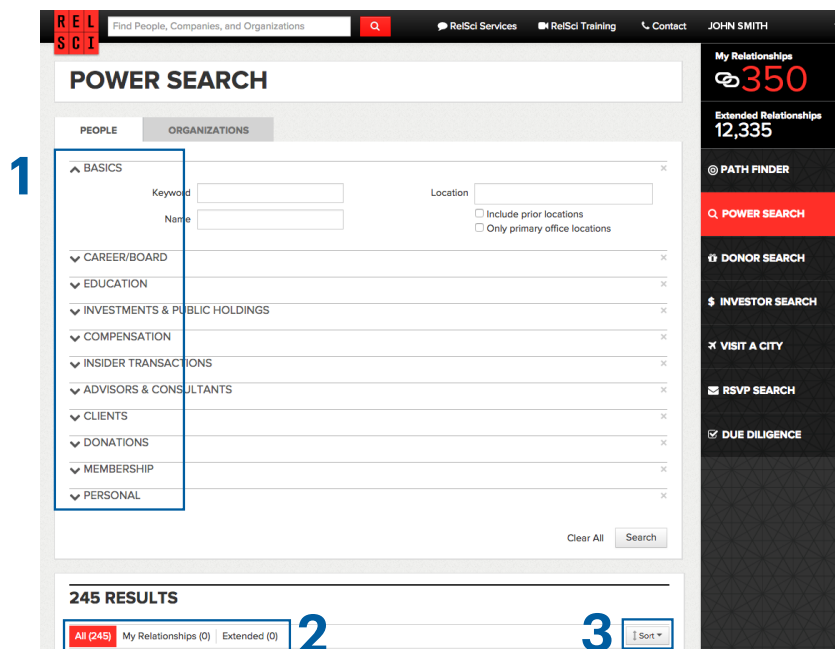

PRODUCT FEATURE:

Power Search

Use Power Search to generate a target list of individuals or organizations that fit your specific criteria. You can narrow down your search results using filters that include industry, interests, work history, education, donations, location, relevant keywords, as well as many others.

- 1 Run searches using filters that will narrow down your search results.
- 2 Apply filters to your search results using the **My Relationships** and **Extended Relationships** tabs.
- 3 Sort by various attributes to acquire better results.