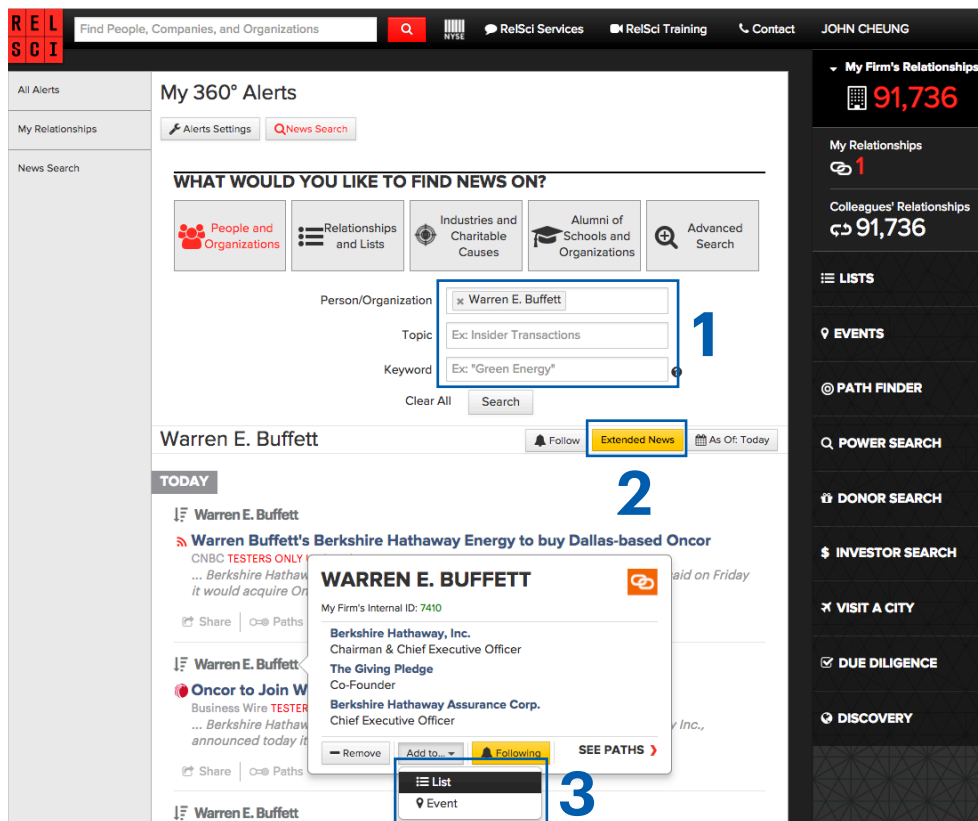

PRODUCT FEATURE:

Relationship Science

360° Alerts

RelSci 360° Alerts, a business alerting service, allows you to stay informed and up-to-date on the people and companies you care about the most. Get to know the people you care about even better, increase your chance of winning new business, find reasons to connect and reconnect, and make every interaction warm with smart intelligence.

- 1** Fill in the fields to narrow down your news search. You can search for news in the News Search tab.
- 2** To expand your search to related companies and people, turn on **Extended News**.
- 3** To add individuals to your Watch List or any other list from your news search results, hover over their name and dropdown **Add to** and click **List**.